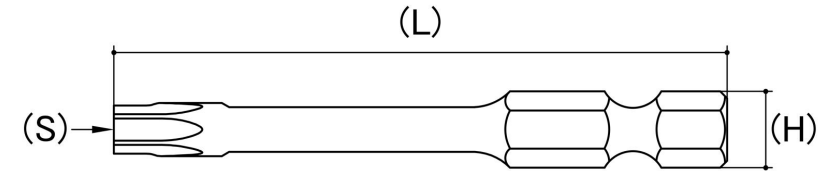

Comments: Heavy Duty: Designed for 18v Battery Power Tools

*CAD drawings shown for graphic representation only.**

Size (S)	Length (L) (mm)	Hex Size (H) (inches)	Driver Bit Style	Sold in Packs of	sku (qfind)
	Nom				
T10	50	1/4	Power	1	11T1050TMAC1
T15	50	1/4	Power	1	11T1550TMAC1
T20	50	1/4	Power	1	11T2050TMAC1
T20	50	1/4	Power	10	11T2050TMAH
T25	50	1/4	Power	1	11T2550TMAC1
T25	50	1/4	Power	10	11T2550TMAH
T30	50	1/4	Power	1	11T3050TMAC1
T30	50	1/4	Power	10	11T3050TMAH
T40	50	1/4	Power	1	11T4050TMAC1
T40	50	1/4	Power	10	11T4050TMAH
T50	50	1/4	Power	1	11T5050TMAC1
T50	50	1/4	Power	10	11T5050TMAH

* CAD drawings may not reflect diameter, thread length or overall length.